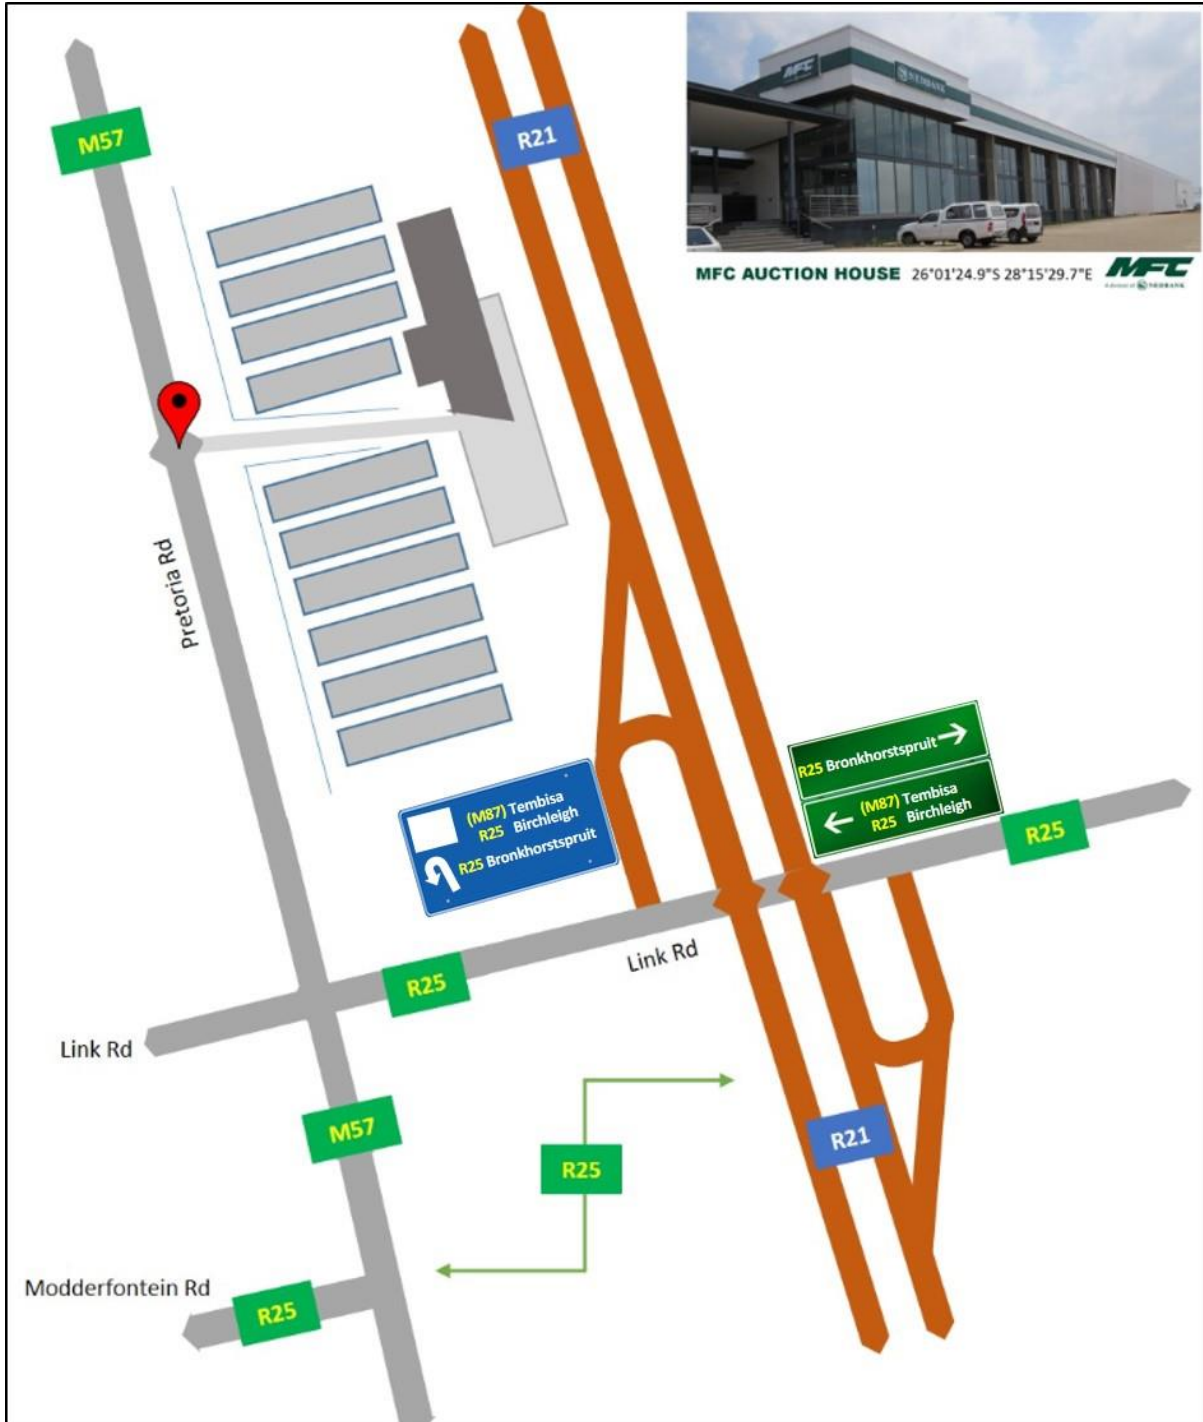

# Directions to MFC Auction House

Physical address: Pretoria Rd (M57), Witfontein, 1620

GPS Co-ordinates: 26°01'24.9"S 28°15'29.7"E / -26.023579, 28.258293

See directions below

## From Van Riebeeck St - Edenvale

### 1 Van Riebeeck St

Germiston, 1614

- ^ Get on R24 in Edenvale  
43 s (450 m)  
↑ Head northwest on Edenvale Rd  
17 m  
⤴ Turn right to merge onto R24  
450 m
- ^ Follow R24 and R21 to R25 in Kempton Park. Take exit 32 from R21  
12 min (21.1 km)  
⤴ Merge onto R24  
5.9 km  
⤴ Use the right 2 lanes to take the exit toward Pretoria/Kempton Park/R21N  
⚠ Toll road  
1.4 km  
⤴ Merge onto R21  
⚠ Toll road  
13.2 km  
⤴ Take exit 32 for R25 toward Bronkhorstspuit/M87/Tembisa/Johannesburg  
550 m
- ^ Drive to M57  
3 min (1.8 km)  
⤴ Use the right 2 lanes to turn right onto R25  
650 m  
⤴ Turn right onto M57  
1.1 km

26°01'24.9"S 28°15'29.7"E