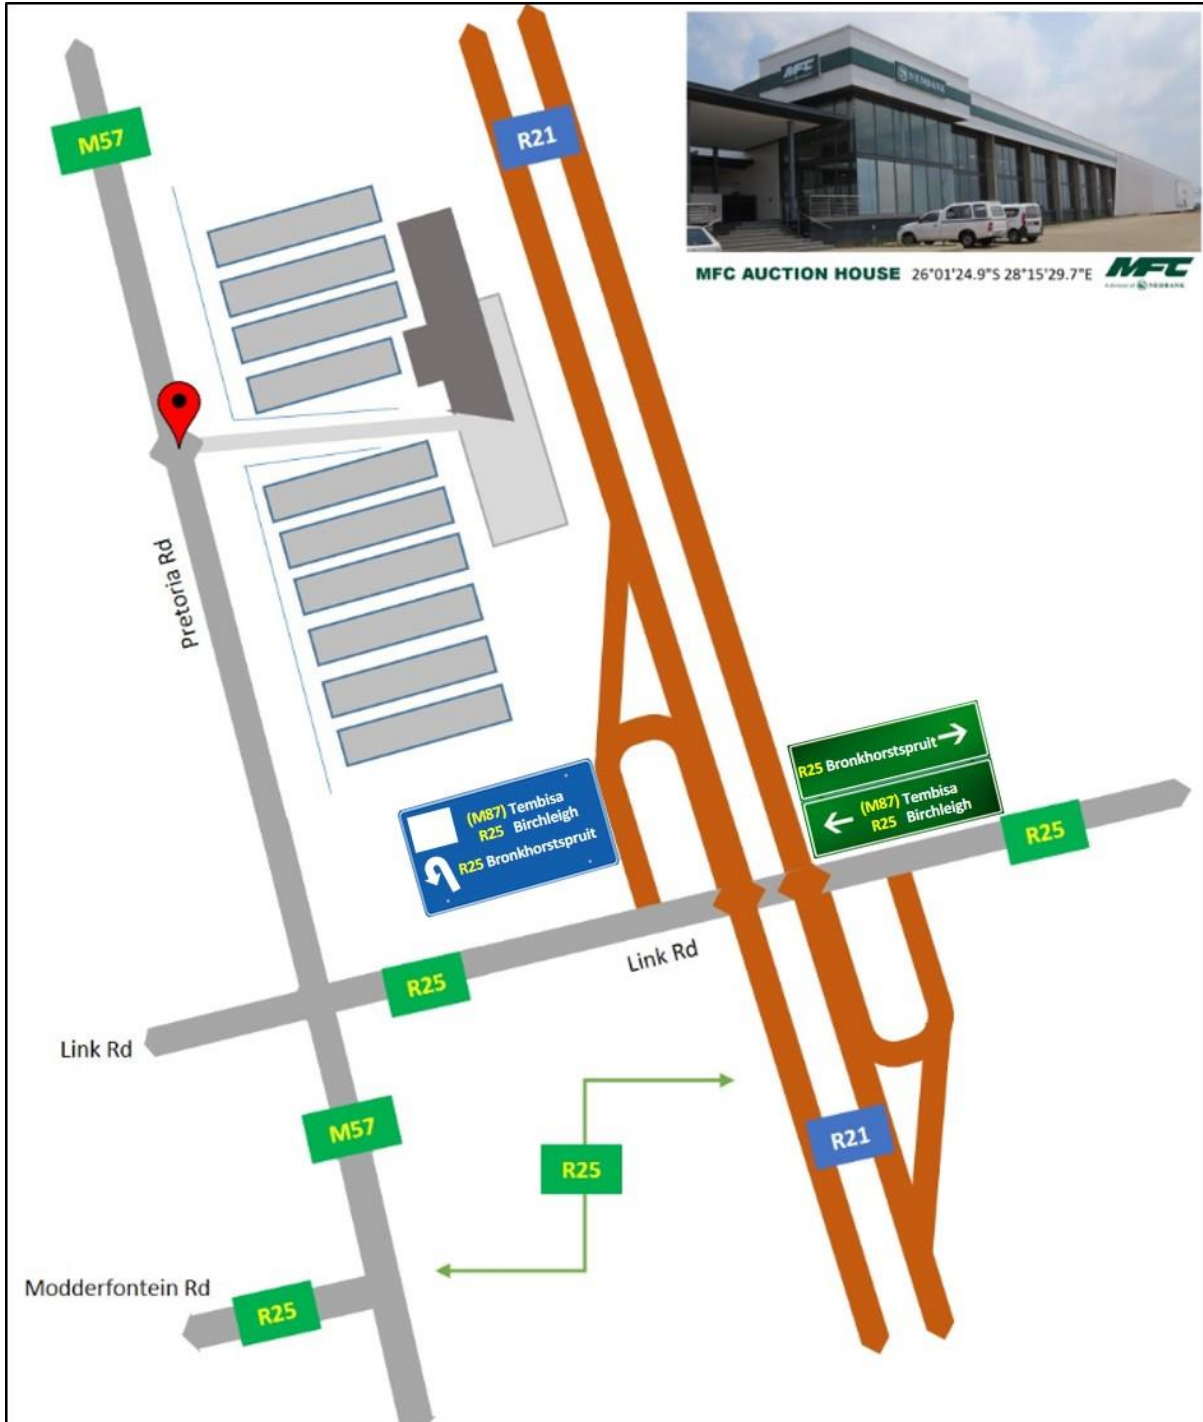

Directions to MFC Auction House

Physical address: Pretoria Rd (M57), Witfontein, 1620

GPS Co-ordinates: 26°01'24.9"S 28°15'29.7"E / -26.023579, 28.258293

See directions below

From Van Riebeeck St - Edenvale

1 Van Riebeeck St

Germiston, 1614

- ^ Get on R24 in Edenvale
43 s (450 m)
↑ Head northwest on Edenvale Rd
17 m
⤴ Turn right to merge onto R24
450 m
- ^ Follow R24 and R21 to R25 in Kempton Park. Take exit 32 from R21
12 min (21.1 km)
⤴ Merge onto R24
5.9 km
⤴ Use the right 2 lanes to take the exit toward Pretoria/Kempton Park/R21N
⚠ Toll road
1.4 km
⤴ Merge onto R21
⚠ Toll road
13.2 km
⤴ Take exit 32 for R25 toward Bronkhorstspuit/M87/Tembisa/Johannesburg
550 m
- ^ Drive to M57
3 min (1.8 km)
⤴ Use the right 2 lanes to turn right onto R25
650 m
⤴ Turn right onto M57
1.1 km

26°01'24.9"S 28°15'29.7"E

From Modderfontein Rd – Greenstone Hill

Modderfontein Rd

Edenvale, 1609

- ↑ Head northeast on Modderfontein Rd/R25 toward Parkway St
ⓘ Continue to follow R25
16.4 km
- ⤴ Turn left onto M57/R25
ⓘ Continue to follow M57
1.9 km

26°01'24.9"S 28°15'29.7"E