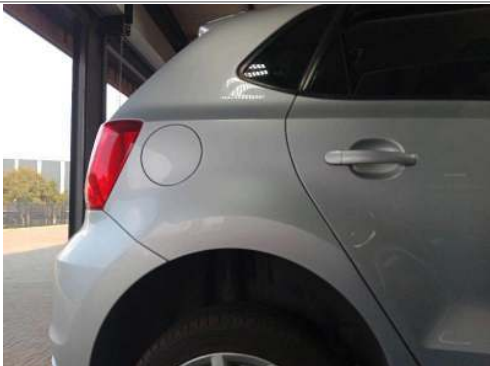

Rear Fender Right