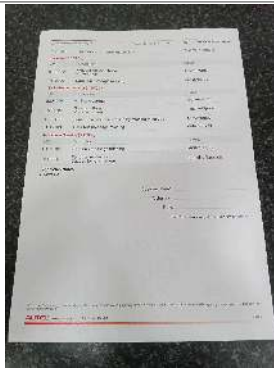

Diagnostic report