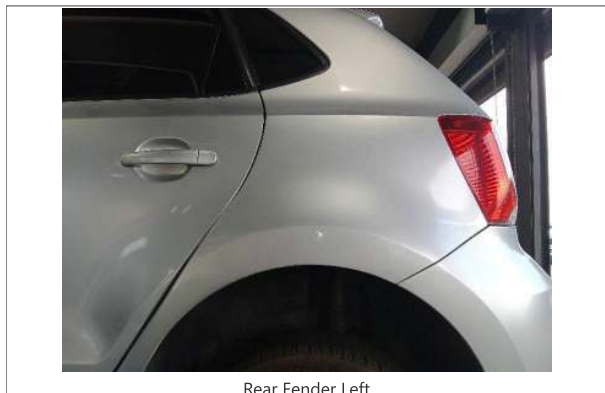

CONDITION REPORT

Report No: 2016377940

DATE
14/05/2024

DEKRA Automotive (PTY) Ltd.
97 Willem Cruywagen Ave
Klerksoord, Pretoria, 0200
Phone: 012 542 4867
www.dekraauto.co.za