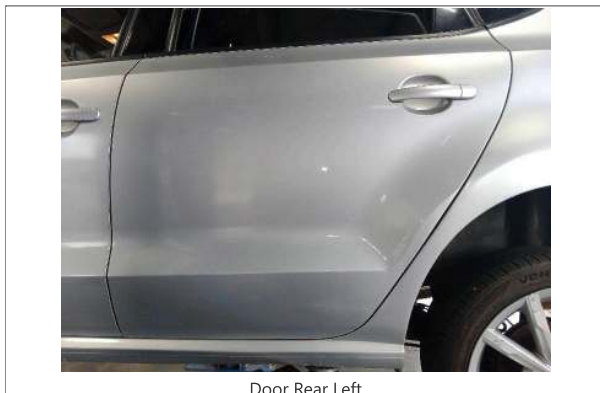

CONDITION REPORT

Report No: 2016377940

DATE
14/05/2024

DEKRA Automotive (PTY) Ltd.
97 Willem Cruywagen Ave
Klerksoord, Pretoria, 0200
Phone: 012 542 4867
www.dekraauto.co.za