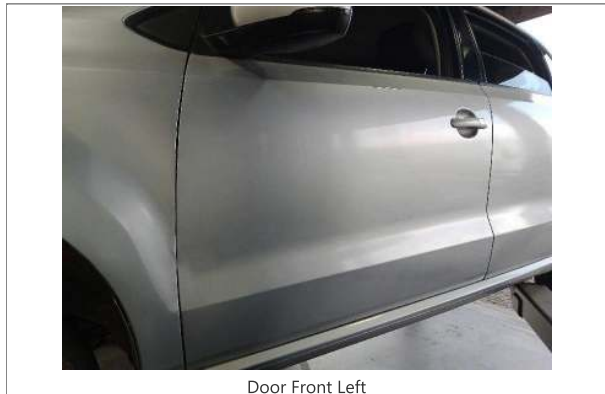

CONDITION REPORT

Report No: 2016377940

DATE
14/05/2024

DEKRA Automotive (PTY) Ltd.
97 Willem Cruywagen Ave
Klerksoord, Pretoria, 0200
Phone: 012 542 4867
www.dekraauto.co.za