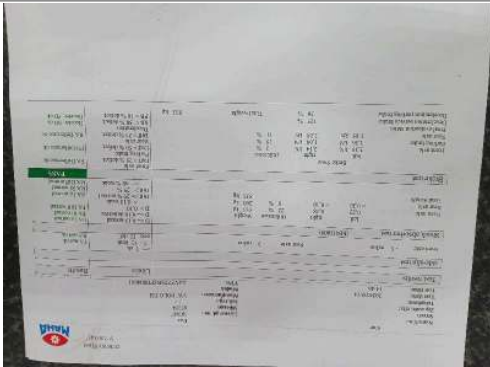

CONDITION REPORT

Report No: 2016377940

DATE
14/05/2024

Shock and brake report