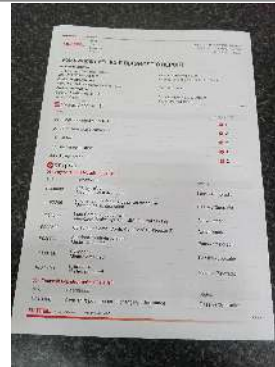

Diagnostic report