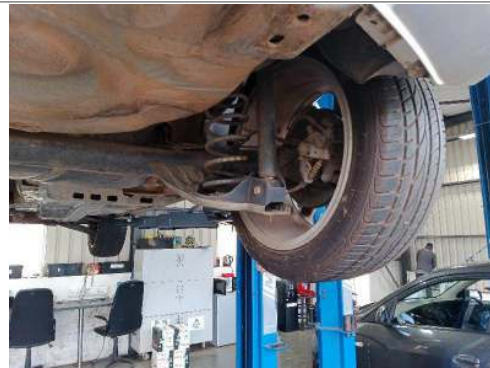

RR TYRE TREAD