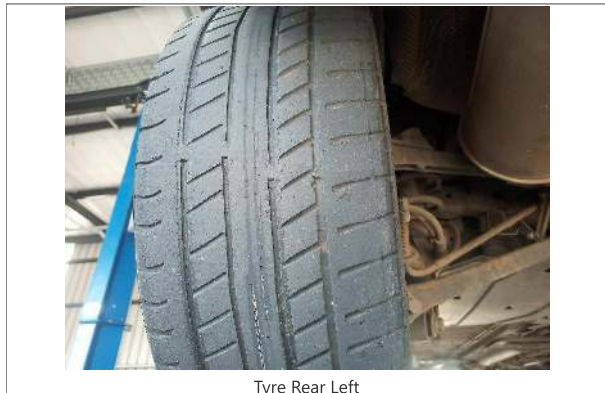

Tyre Rear Left

DEKRA Automotive (PTY) Ltd.
97 Willem Cruywagen Ave
Klerksoord, Pretoria, 0200
Phone: 012 542 4867
www.dekraauto.co.za