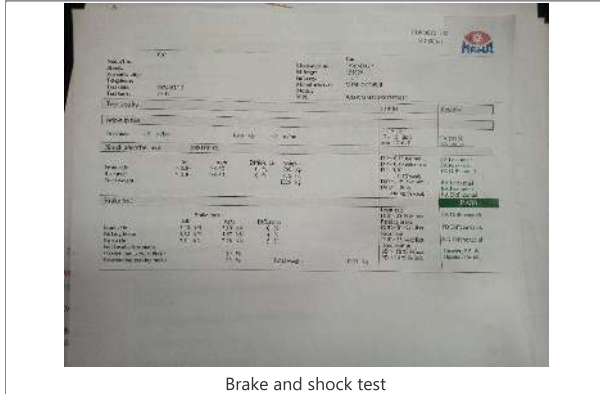

CONDITION REPORT

VIN: WMLWM320001630295

Report No: 201630295

2 / 12
DATE

13/03/2024

Brake and shock test