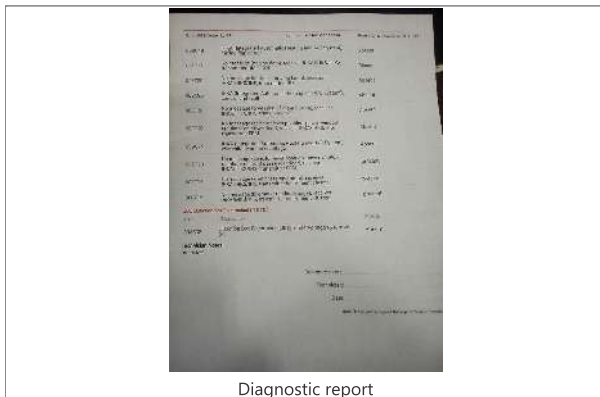

Diagnostic report