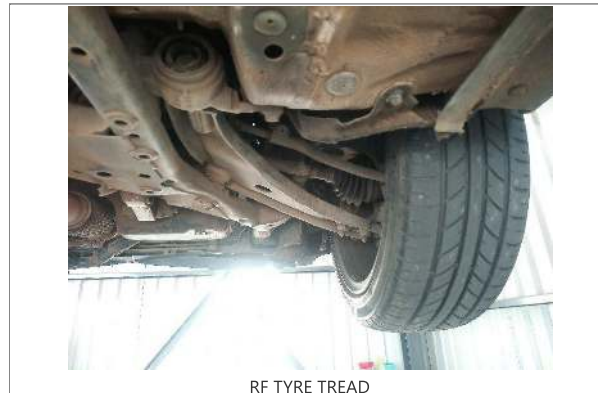

CONDITION REPORT

Report No: 2016304290

DATE
13/03/2024

VIN: WMWMM320X0TN78817

6 / 12

DEKRA Automotive (PTY) Ltd.
97 Willem Cruywagen Ave
Klerksoord, Pretoria, 0200
Phone: 012 542 4867
www.dekraauto.co.za