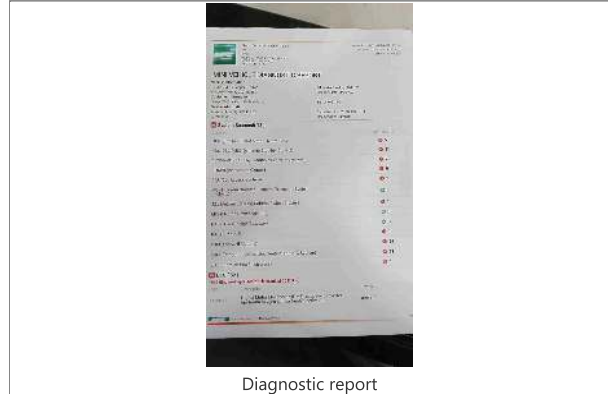

Diagnostic report